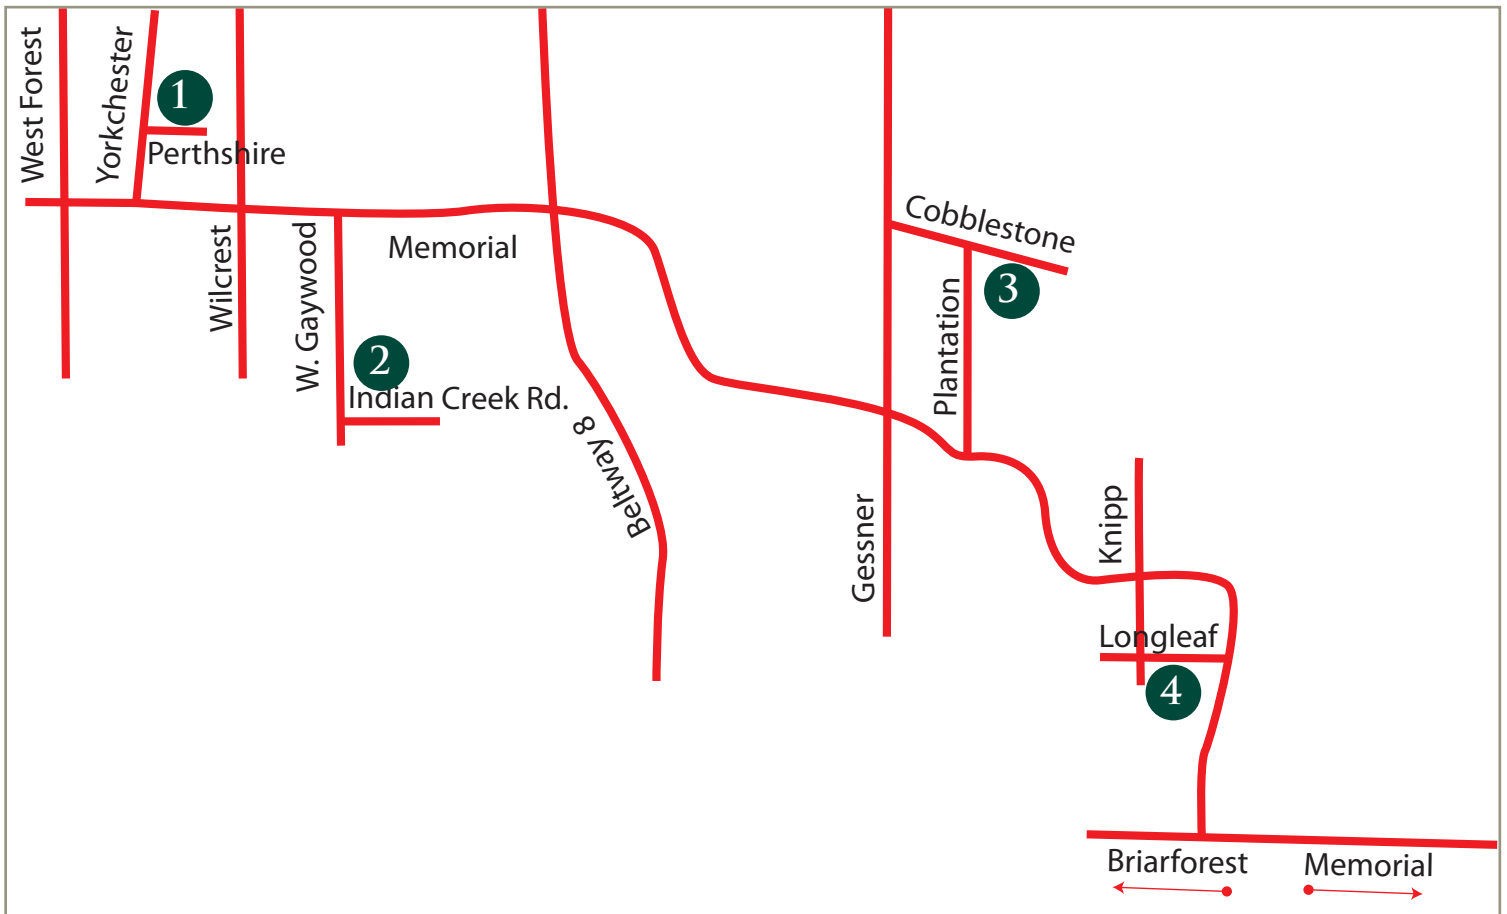

2010 MEMORIAL MIDDLE SCHOOL Holiday Home Tour Map

THANK YOU TO OUR HOMEOWNERS!

1. The Rathgeb's Home - 13610 Perthshire Rd.
2. The Slaughter-Zvara's Home - 13134 Indian Creek Rd.
3. The Tietz's Home - 12107 Cobblestone Dr.
4. The White's Home - 11831 Longleaf

MAPS
PROVIDED BY